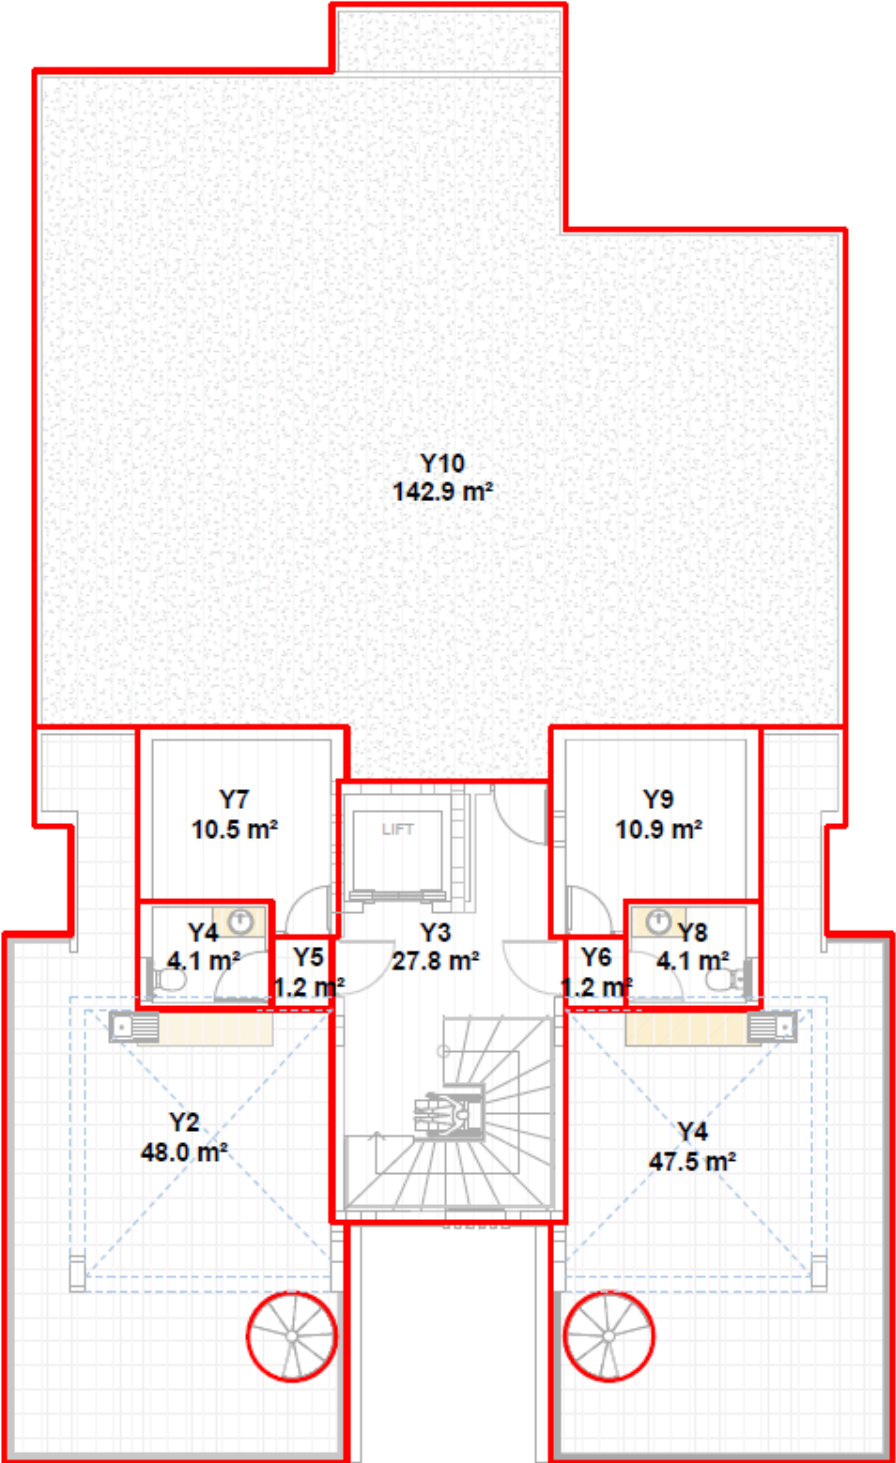

LA MAISON

HIGH QUALITY LIVING
APARTMENTS

ARCHITECTURAL PLANS

First, Second & Third Floor Area Plan

Roof Garden Floor Area Plan

Ground Floor Area Plan

Agias Eirinis No 15, 7100, Aradippou

- Larnaca International Airport (LCA) (8.3 km)
- Metropolis Mall Larnaca (3.9 km)
- Mackenzie Beach (8.1 km)
- Kalo Chorio Roundabout (Highway) (2.5 km)
- Finikoudes (5.9 km)