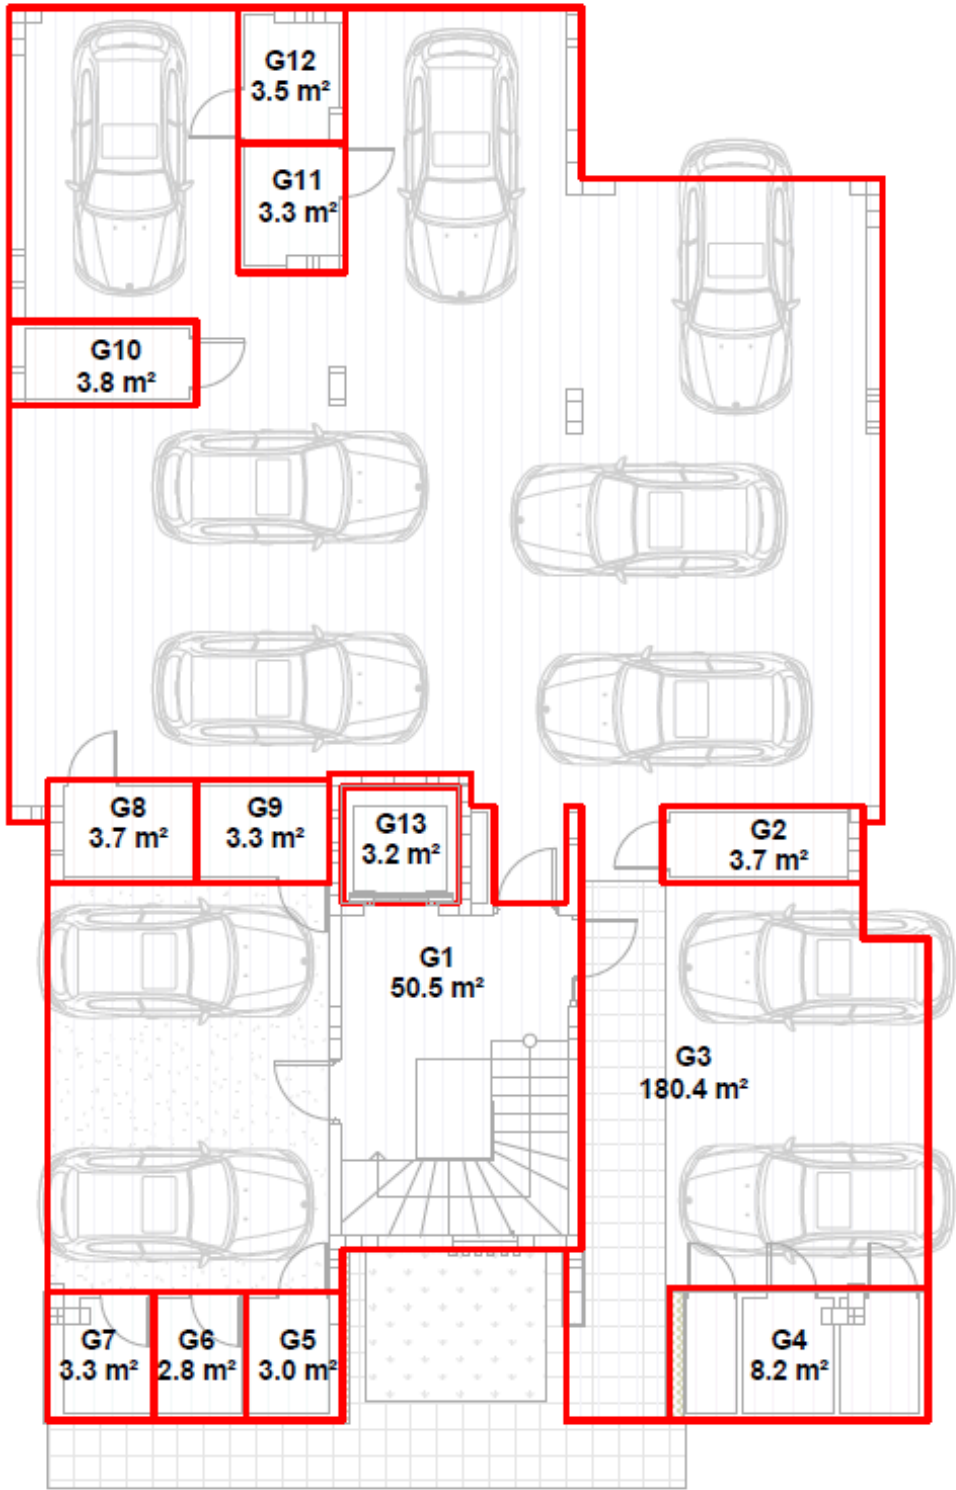

LA MAISON

HIGH QUALITY LIVING
APARTMENTS

ARCHITECTURAL PLANS

First, Second & Third Floor Area Plan

Roof Garden Floor Area Plan

Ground Floor Area Plan

Agias Eirinis No 15, 7100, Aradippou

- Larnaca International Airport (LCA) (8.3 km)
- Metropolis Mall Larnaca (3.9 km)
- Mackenzie Beach (8.1 km)
- Kalo Chorio Roundabout (Highway) (2.5 km)
- Finikoudes (5.9 km)