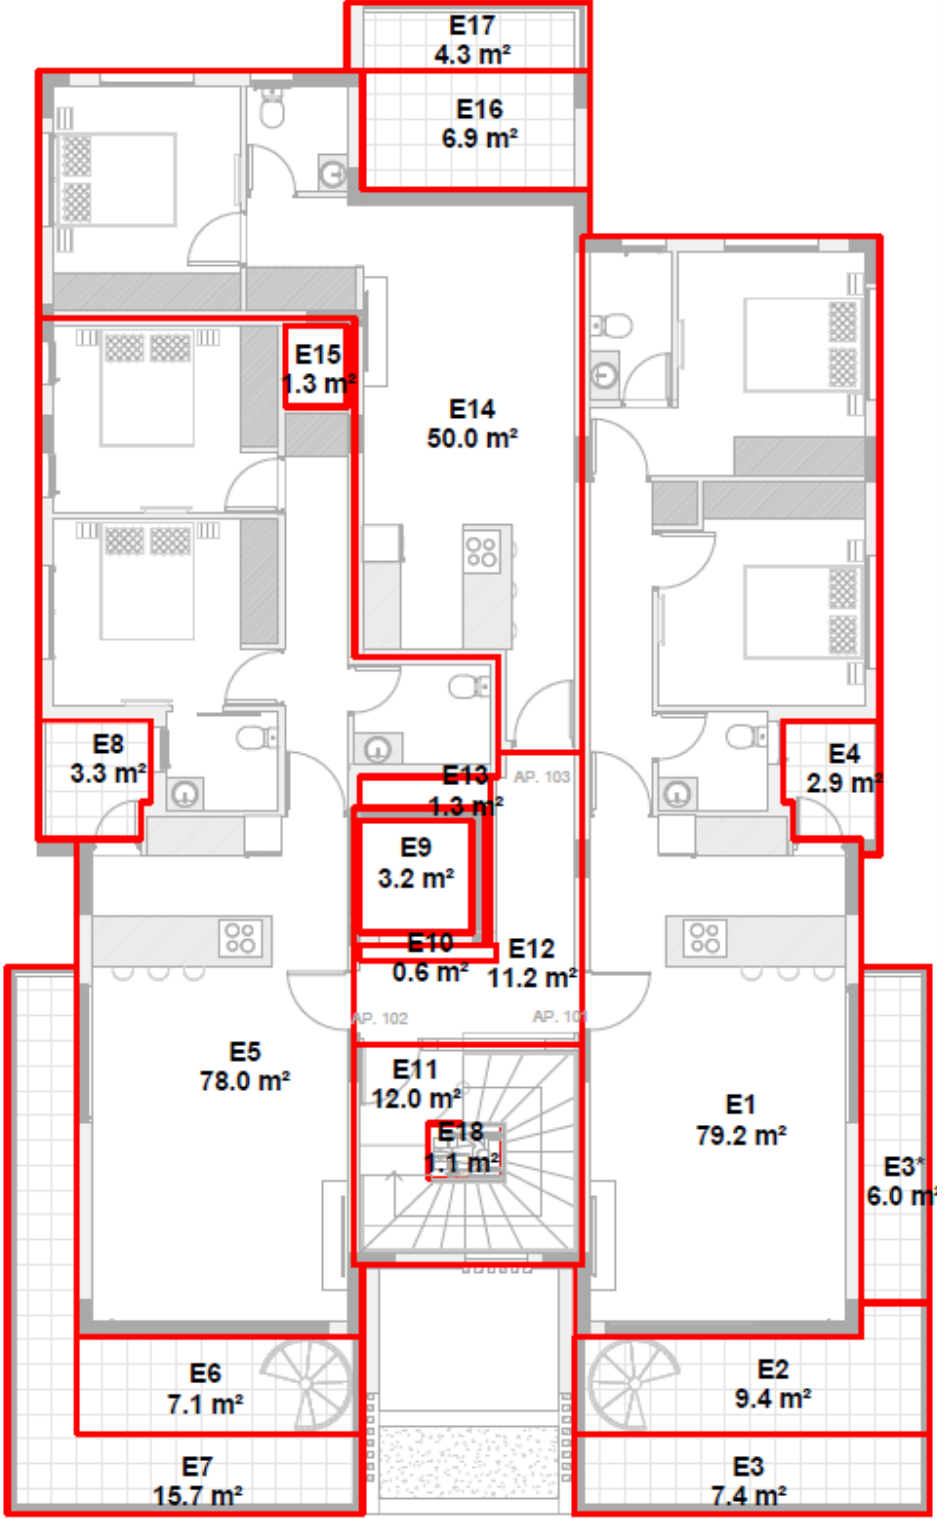

LA MAISON

HIGH QUALITY LIVING
APARTMENTS

ARCHITECTURAL PLANS

First, Second & Third Floor Area Plan

Roof Garden Floor Area Plan

Ground Floor Area Plan

Agias Eirinis No 15, 7100, Aradippou

- Larnaca International Airport (LCA) (8.3 km)
- Metropolis Mall Larnaca (3.9 km)
- Mackenzie Beach (8.1 km)
- Kalo Chorio Roundabout (Highway) (2.5 km)
- Finikoudes (5.9 km)